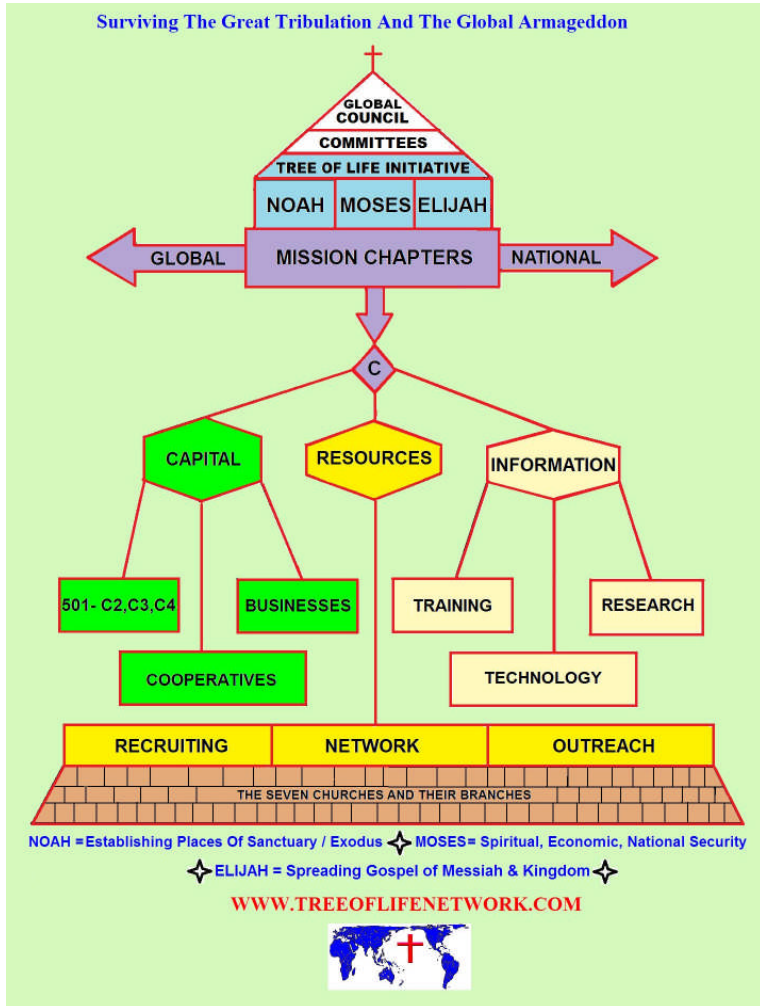

# Surviving The Great Tribulation And The Global Armageddon

## THE TREE OF LIFE NETWORK

**The mission** of the Tree of Life Network is to implement a plan based on Biblical wisdom for the unity, security and survival of the faithful from the period of Great Tribulation and the coming Global Armageddon, until the time of our deliverance by **Yahshuah HaMashiyak** (Jesus the Christ).

The Bible reveals the past, present and future plans of the Creator for His creation; and **we are now living in the end-times, entering the period called the Great Tribulation, and are soon to face the Global Armageddon!**

(I) **The Tree of Life Initiative** consist of three major goals:

- A) **The Elijah Project:** Freeing up the minds and consciousness of the people by providing the faithful with the wisdom, knowledge, and information concerning the great mysteries, the secret teachings of all ages, and how to receive spiritual power over elements and forces.
- B) **The Noah Project:** Preparing for the time we are now entering, known as The Great Tribulation, and the Start of Global Armageddon, by establishing places of sanctuary, and routes of exodus to the sanctuaries.
- C) **The Moses Project:** Organizing a self defense System to provide spiritual, physical and economic security through an international network.